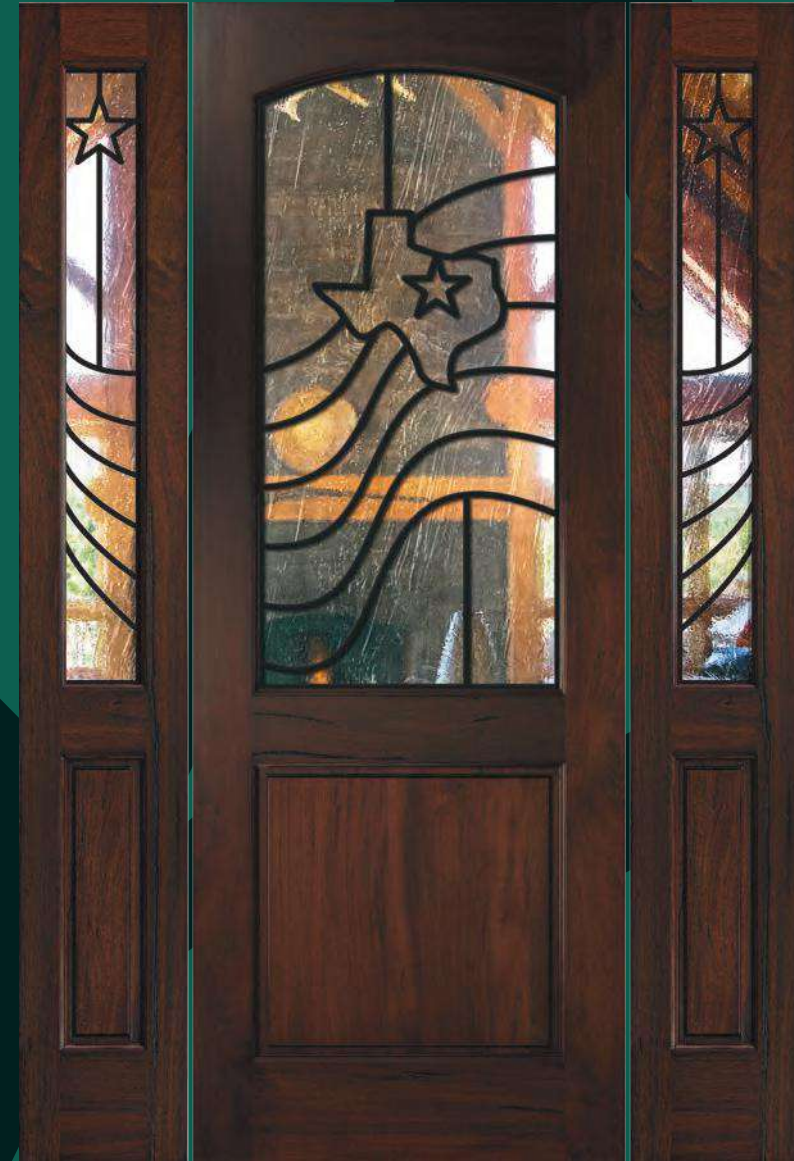

8'0" Breckenridge - prod id# AWD 802448A with Lonestar Grillites™ - prod id# IW ALS2015S
1/2 Lite over 1 Panel Sidelite - prod id# AWD 802448SL-14
1'2" x 8'0" w/ Winterlake Glass