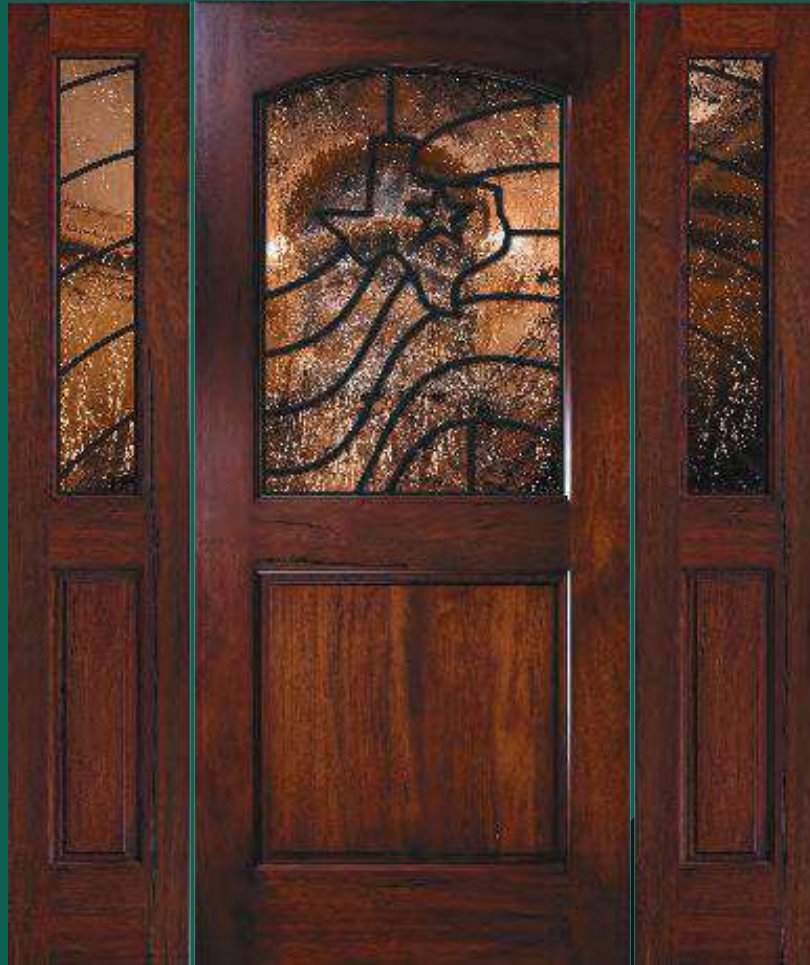

Aspen
RUSTIC COLLECTION

8'0" Montrose Double Door - prod id# AWD 6080 RA6TDL01
w/ Winterlake Glass

Aspen

RUSTIC COLLECTION

Our Aspen collection features naturally distressed Andean Walnut Doors. These doors are uniquely different and strikingly beautiful, making them stand out from the run of the mill track builder's doors. The rustic elegance of Andean Walnut will give each door a timeless characteristic sure to increase any home's curb appeal.

8'0" Durango (Exterior View) - prod id# AWD 8036AVS
5 Lite TDL Andean Walnut Sidelite - prod id# AWD 805SL-14
w/ Clear Victorian Glass

8'0" Durango (Interior View)
prod id# AWD 8036AVS

Telluride

Available in 3'0" x 6'8" & 3'0" x 8'0"

6'8" Telluride - prod id# AWD 6836AV
4 Lite TDL Andean Walnut Sidelite - prod id# AWD 684SL-14
1'2" x 6'8" w/ Esto Glass

8'0" Telluride - prod id# AWD 8036AV
5 Lite TDL Andean Walnut Sidelite - prod id# AWD 805SL-14
1'2" x 8'0" w/ European Rain Glass

Breckenridge

Available in 3'0" x 6'8" & 3'0" x 8'0"

6'8" Breckenridge - prod id# AWD 682436A
with Lonestar Grillites™ - prod id# IW AL2019S
1/2 Lite over 1 Panel Sidelite -
prod id# AWD 682436SL-14
1'2" x 6'8" w/ Seafoam Glass