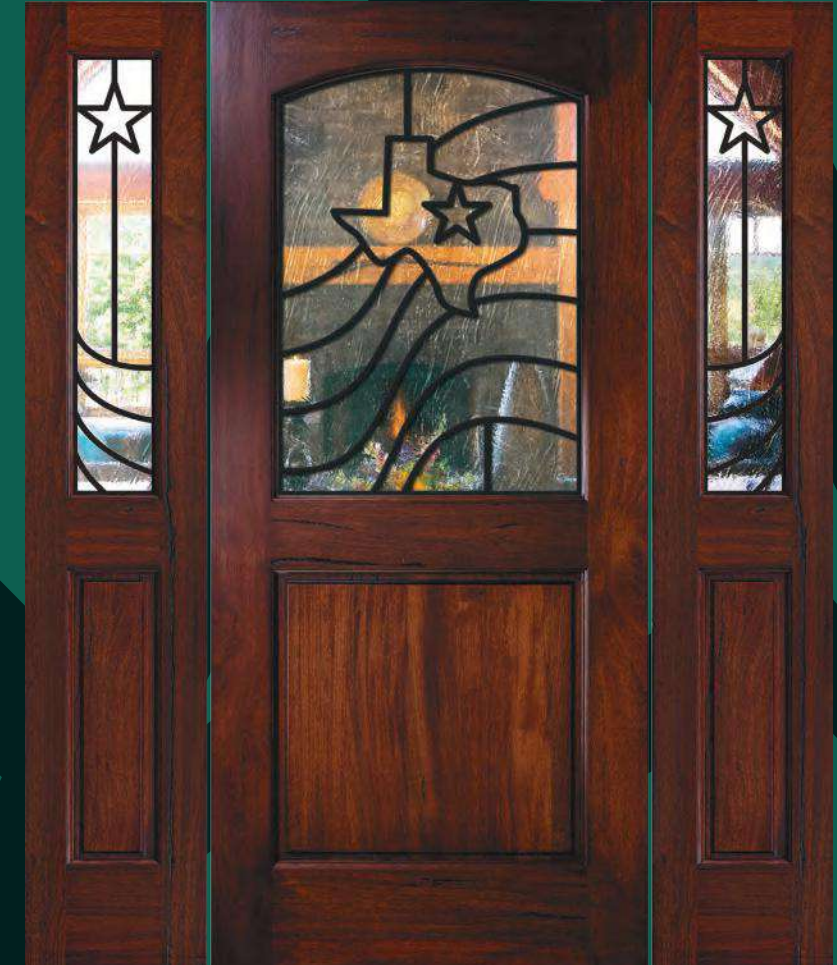

Aspen
RUSTIC COLLECTION

8'0" Montrose Double Door - prod id# AWD 6080 RA6TDL01
w/ Winterlake Glass

Aspen

RUSTIC COLLECTION

Our Aspen collection features naturally distressed Andean Walnut Doors. These doors are uniquely different and strikingly beautiful, making them stand out from the run of the mill track builder's doors. The rustic elegance of Andean Walnut will give each door a timeless characteristic sure to increase any home's curb appeal.

Breckenridge

Available in 3'0" x 6'8" & 3'0" x 8'0"

6'8" Breckenridge - prod id# AWD 682436A
with Lonestar Grillites™ - prod id# IW AL2019S
1/2 Lite over 1 Panel Sidelite -
prod id# AWD 682436SL-14
1'2" x 6'8" w/ Seafoam Glass

6'8" Breckenridge -
prod id# AWD 682436A
with Lonestar Grillites™ -
prod id# IW AL2019S
1'2" x 6'8" w/ Seafoam Glass

6'8" Breckenridge - prod id# AWD 682436A with Lonestar Grillites™ - prod id# IW ASL201S
1/2 Lite over 1 Panel Sidelite - prod id# AWD 682436SL-14
1'2" x 6'8" w/ Winterlake Glass