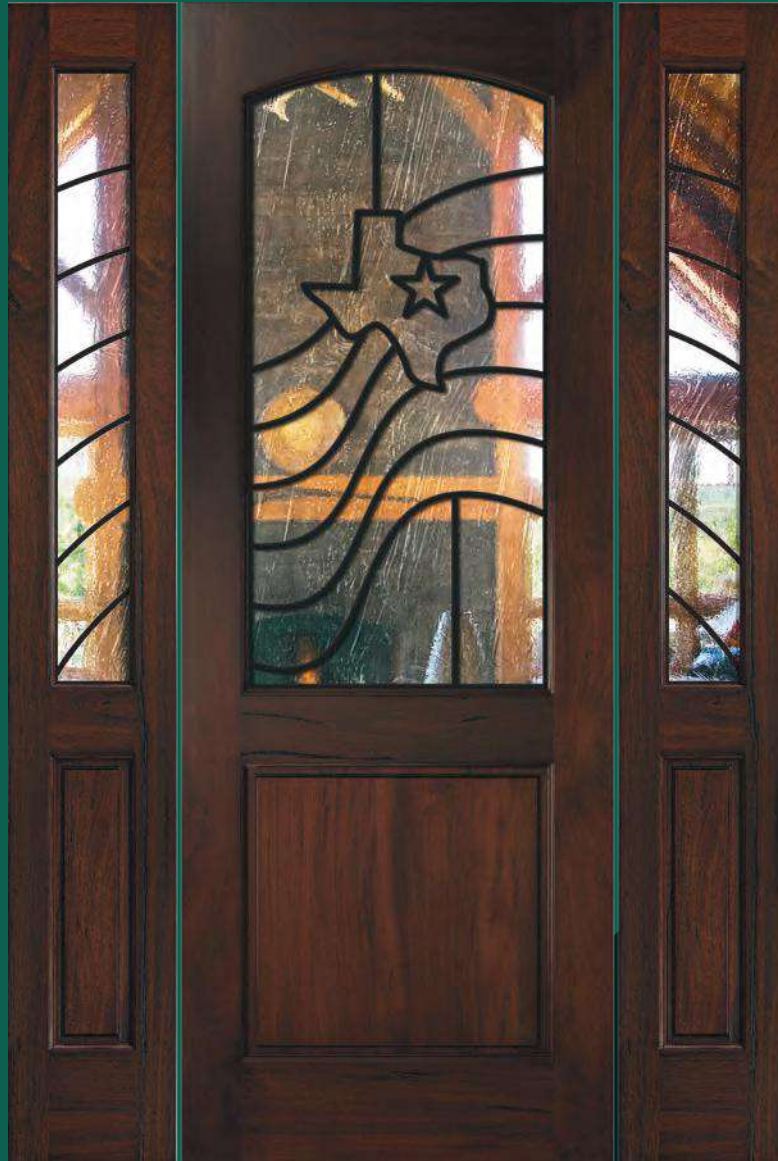

Breckenridge

Available in 3'0" x 6'8" & 3'0" x 8'0"

8'0" Breckenridge - prod id# AWD 802448A
with Lonestar Grillites™ - prod id# IW ALS2015S
1/2 Lite over 1 Panel Sidelite -
prod id# AWD 802448SL-14
1'2" x 8'0" w/ Winterlake Glass