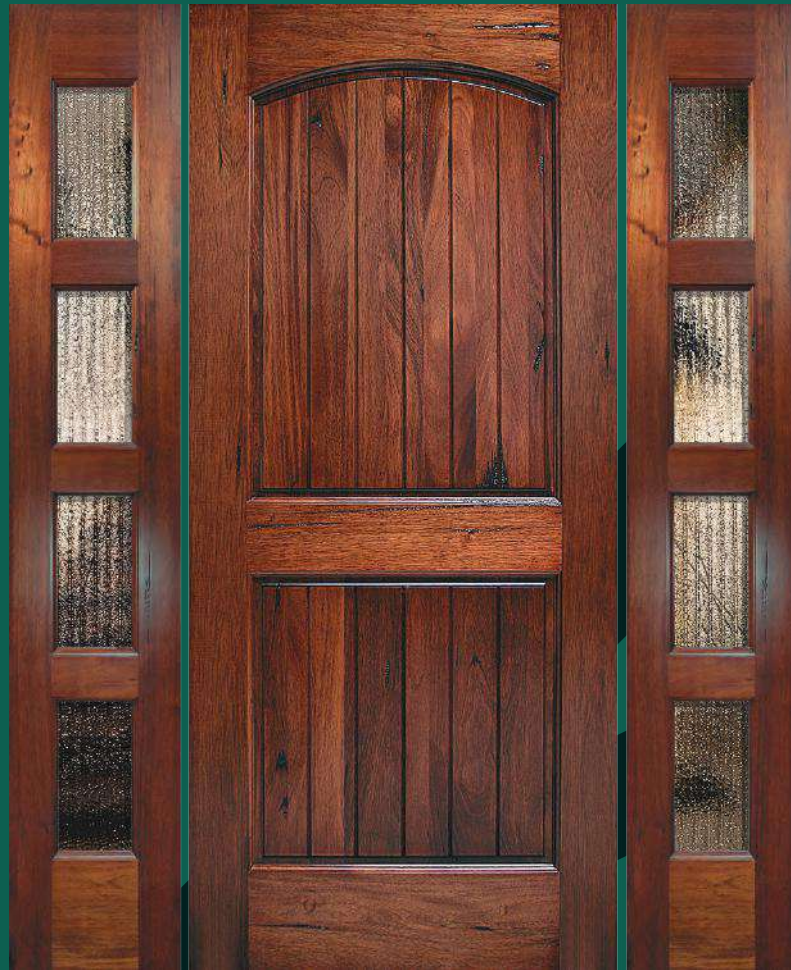

Aspen
RUSTIC COLLECTION

8'0" Montrose Double Door - prod id# AWD 6080 RA6TDL01
w/ Winterlake Glass

Aspen

RUSTIC COLLECTION

Our Aspen collection features naturally distressed Andean Walnut Doors. These doors are uniquely different and strikingly beautiful, making them stand out from the run of the mill track builder's doors. The rustic elegance of Andean Walnut will give each door a timeless characteristic sure to increase any home's curb appeal.

8'0" Eldora Double Door - prod id# AWD 6080FL
w/ Winterlake Glass

Durango

Available in 3'0" x 6'8" & 3'0" x 8'0"

6'8" Durango (Exterior View)
prod id# AWD 6836AVS

6'8" Durango (Interior View) - prod id# AWD 6836AVS
4 Lite TDL Andean Walnut Sidelite - prod id# AWD 684SL-14
1'2" x 6'8" w/ European Rain Glass

8'0" Durango (Exterior View) - prod id# AWD 8036AVS
5 Lite TDL Andean Walnut Sidelite - prod id# AWD 805SL-14
w/ Clear Victorian Glass

8'0" Durango (Interior View)
prod id# AWD 8036AVS

Telluride

Available in 3'0" x 6'8" & 3'0" x 8'0"

Breckenridge

Available in 3'0" x 6'8" & 3'0" x 8'0"

6'8" Breckenridge - prod id# AWD 682436A
with Lonestar Grillites™ - prod id# IW AL2019S
1/2 Lite over 1 Panel Sidelite -
prod id# AWD 682436SL-14
1'2" x 6'8" w/ Seafoam Glass